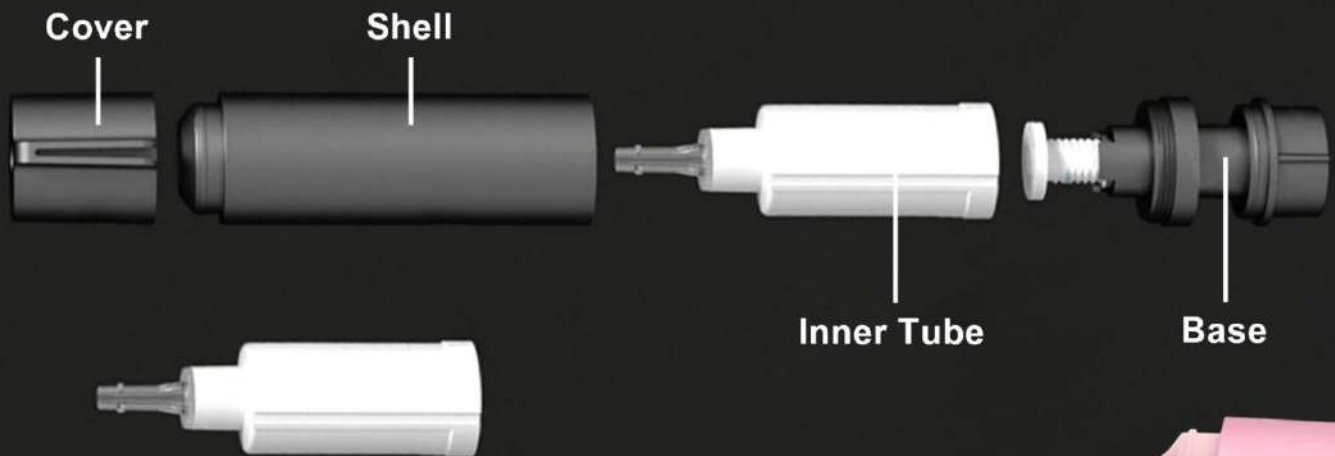

## Lash Lifting and Remover

Consists of Cover, Shell, Inner Tube and Base.

It's a strong sealing package to storage the products much longer time.

Inner Tube(Can be used interchangeably)

There are replaceable devices inside, which can be used interchangeably, the shell can be reused.

The output is 0.02ml per rotation  
**Precise volume control**

The output is 0.02ml per rotation, Precisely control the amount, no waste. Compared with ordinary containers the effective utilization rate can be increased by at least 20%.